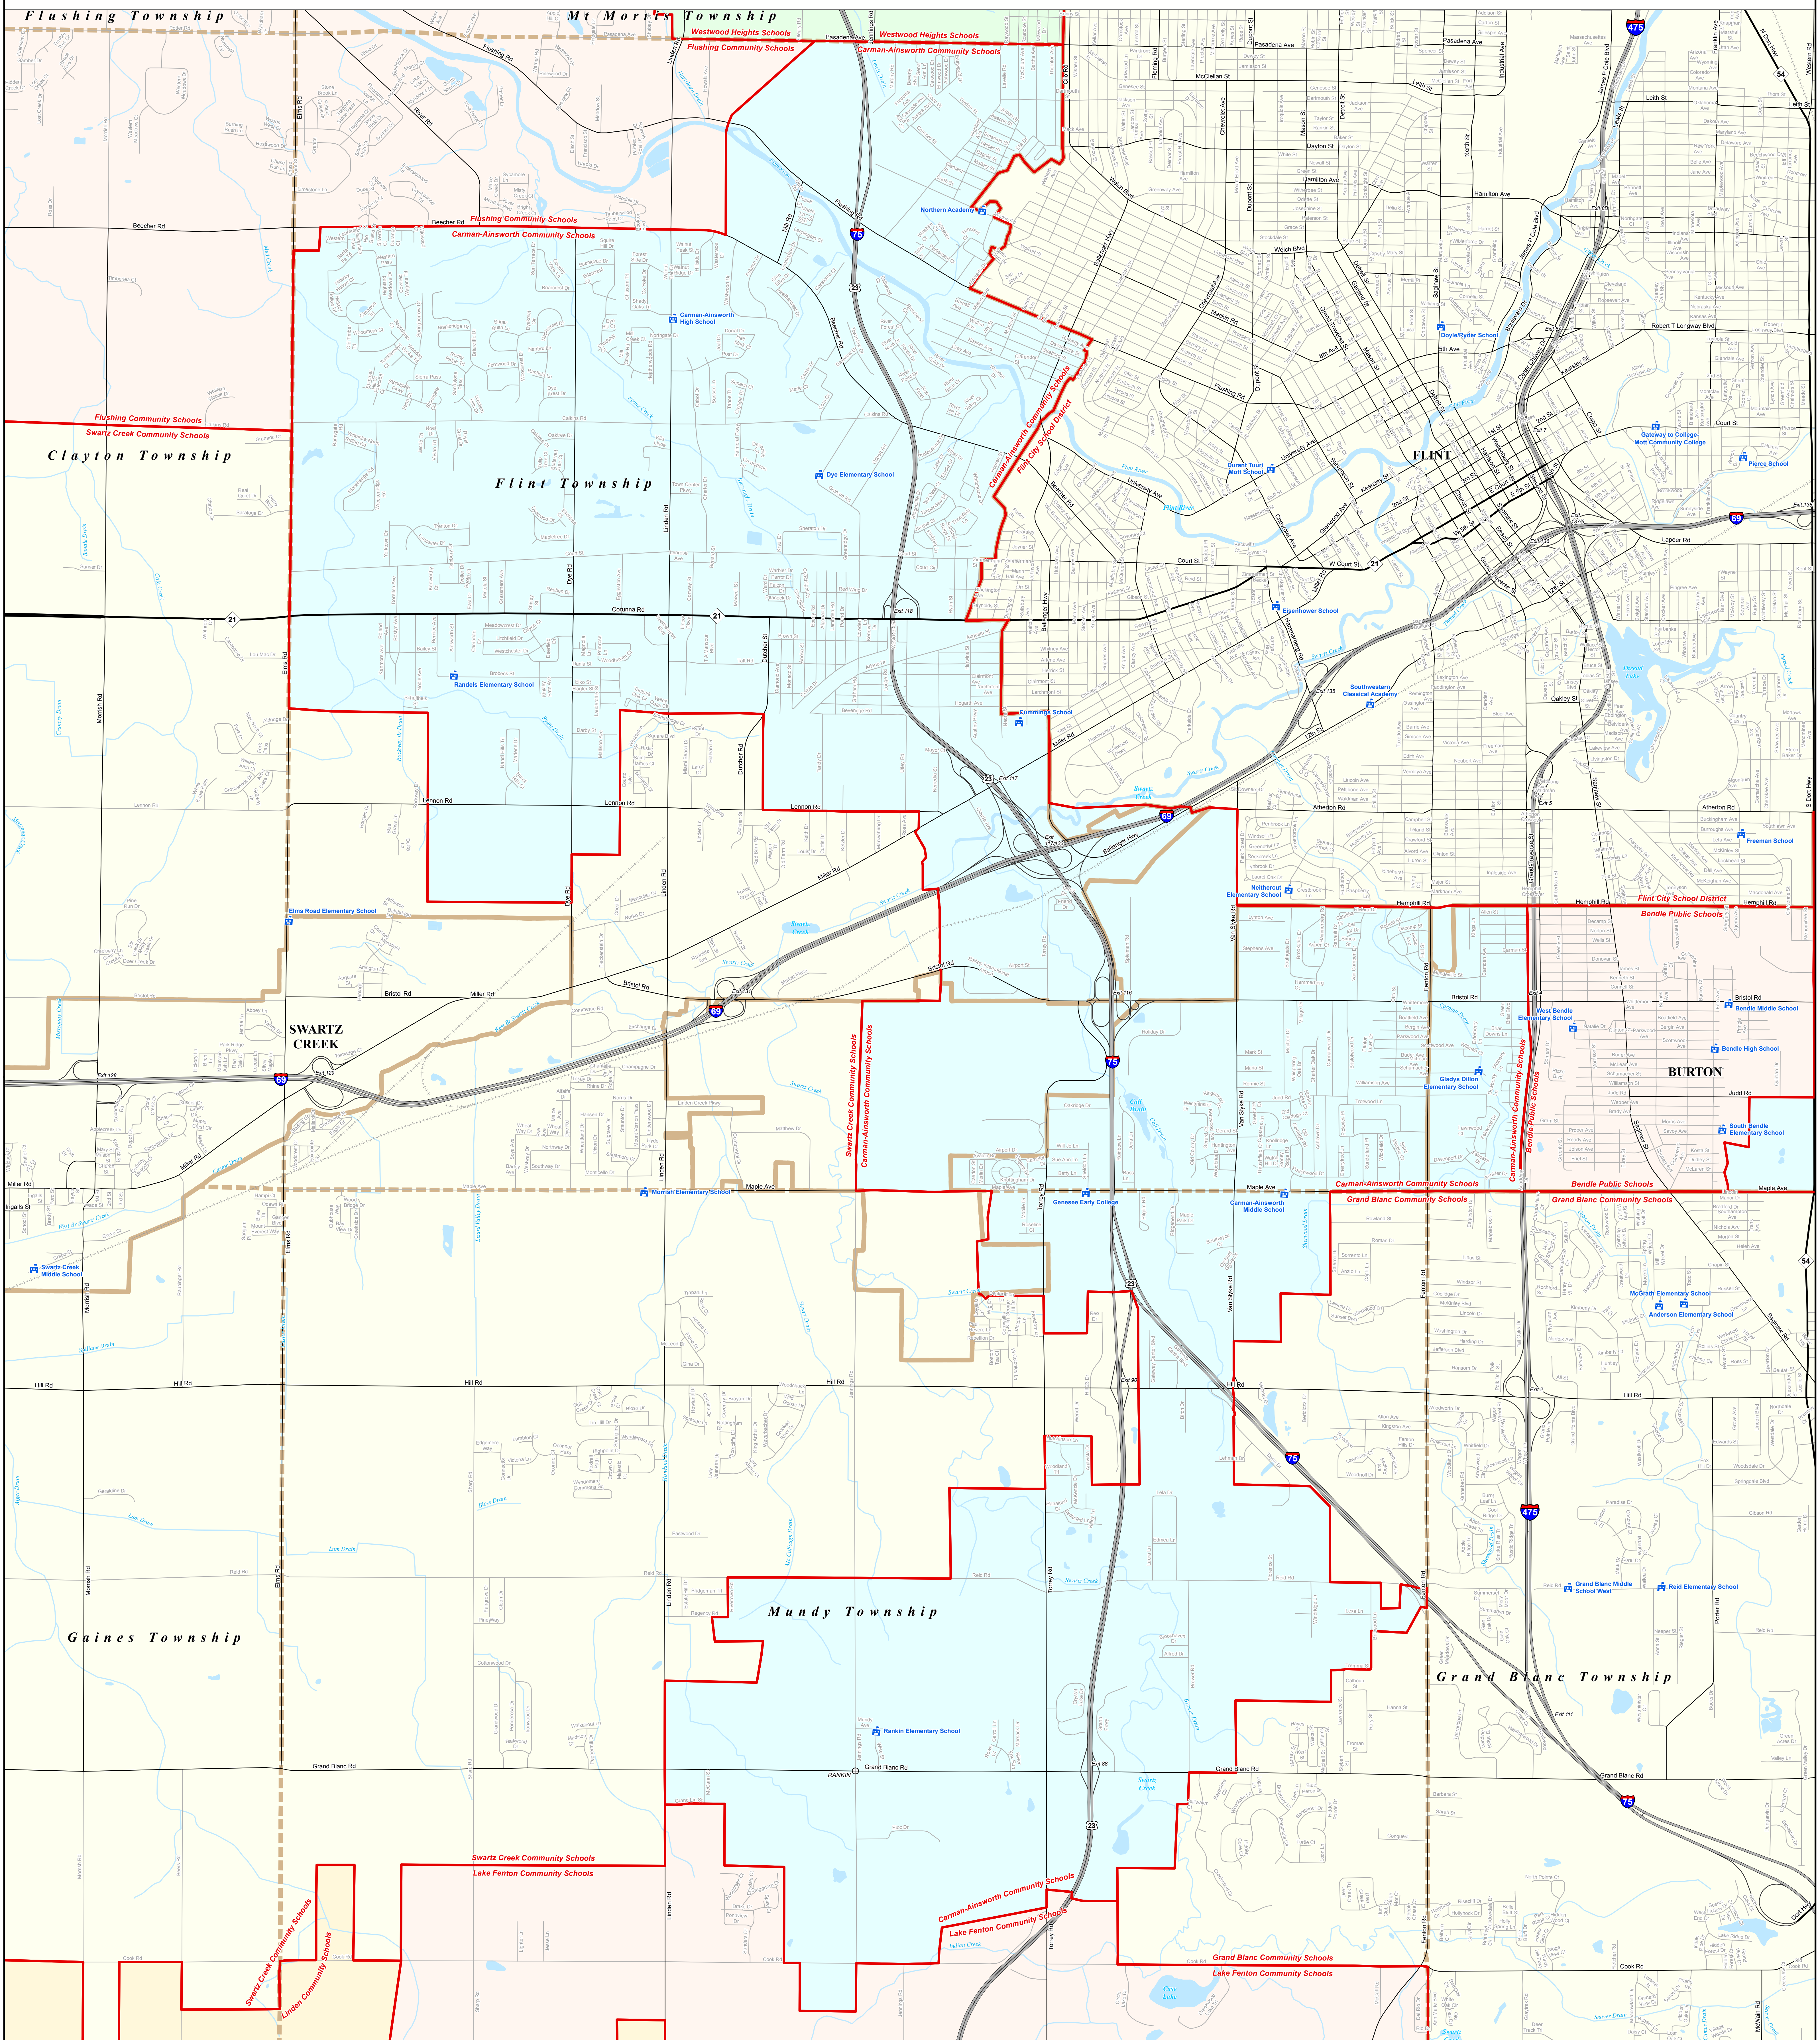

CARMAN-AINSWORTH COMMUNITY SCHOOLS

Genesee ISD

*Note: Non K-12 School Districts identified with Asterisk (*) in Name

11/14/13

- School District - County - City - Township - Village - Census Designated Place	Legend - School - Freeway - Highway - Primary Road - Local Road - Railroad - Water Feature - River, Stream, or Drain